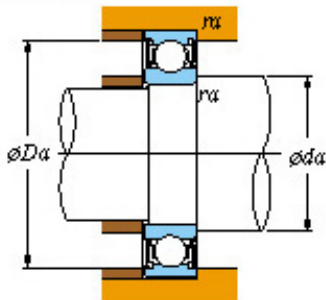

# SNR BEARING Accessories LIMITED

■ Mounting dimensions

6206 2rs Bearing 2D drawings and 3D CAD models

## 30 x 62 x 16 koyo 6206 2rs Mounted Units & Inserts

Bearing No. 6206 2rs

Bearing No.	6206 2RS
d	30
D	62
B	16
r(min)	1
Cr	24.3
C0r	11.3
Cu	0.800
f0	13.9
Grease lub.	11000
da(min)	35
da(max)	37.5
Da(max)	57
ra(max)	1
(Refer.) Mass(Open type)(kg)	0.199