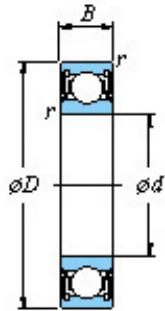

# SNR BEARING Accessories LIMITED

■ Mounting dimensions

6206 2rs Bearing 2D drawings and 3D CAD models

## 30 x 62 x 16 koyo 6206 2rs Mounted Units & Inserts

Bearing No. 6206 2rs

Bearing No.	6206 2RS
d	30
D	62
B	16
r(min)	1
Cr	24.3
C0r	11.3
Cu	0.800
f0	13.9
Grease lub.	11000
da(min)	35
da(max)	37.5
Da(max)	57
ra(max)	1
(Refer.) Mass(Open type)(kg)	0.199